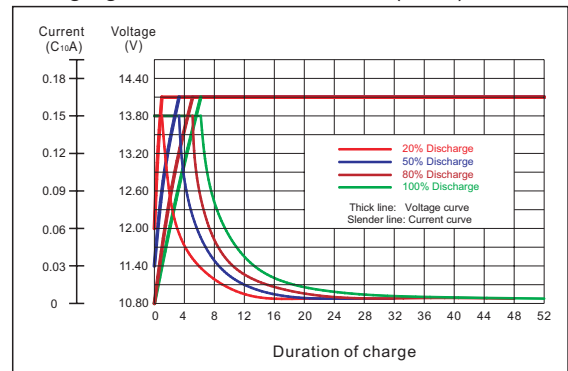

Charging Characteristics Curves(25°C)

Constant current discharge (Ampere @25°C)

Final Voltage (V/cell)	Minute							Hour							
	5	10	15	20	30	40	50	1	2	3	4	5	6	8	10
1.85	330	280	252	232	186	146	124	106	66	49.8	39.8	34.0	29.4	23.4	19.8
1.80	370	310	272	248	194	152	130	111	68	50.8	40.4	34.6	29.8	23.6	20.0
1.75	410	336	290	262	200	158	134	116	69	51.4	40.8	34.8	30.0	23.8	20.2
1.70	446	356	306	276	206	164	137	119	70	51.8	41.2	35.0	30.2	24.0	20.4
1.65	462	380	326	290	210	167	139	120	71	52.2	41.4	35.2	30.4	24.2	20.6
1.60	500	392	338	300	212	168	141	122	71	52.4	41.6	35.4	30.6	24.4	20.8

Constant power discharge (Watt/cell @25 °C)

Final Voltage (V/cell)	Minute							Hour							
	5	10	15	20	30	40	50	1	2	3	4	5	6	8	10
1.85	640	522	462	430	330	272	236	208	128	101	81.4	68.4	58.2	46.6	40.2
1.80	800	638	518	448	348	288	248	216	132	102	83.2	69.0	59.2	47.0	40.6
1.75	900	680	554	462	362	300	260	228	134	104	84.2	69.6	60.4	47.6	40.8
1.70	972	730	580	478	380	312	268	234	136	105	85.6	70.2	61.6	48.2	41.0
1.65	1040	748	596	490	392	316	274	240	138	106	86.8	71.0	63.0	48.6	41.2
1.60	1128	770	610	514	410	322	280	246	140	107	88.0	71.4	64.6	49.0	41.4

This information is generally descriptive only and is not intended to make or imply any representation, guarantee or warranty with respect to any cells and batteries. Cell and battery designs/specifications are subject to modification without notice. Contact Coslight for the last information.