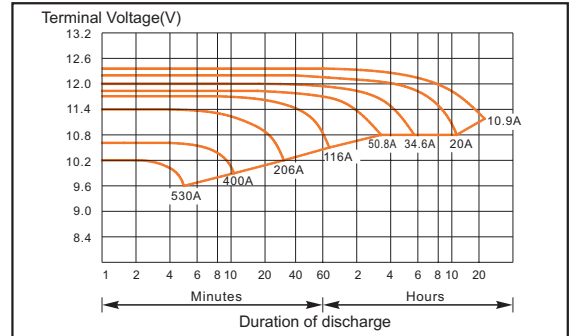

Specifications

Nominal Voltage		12V
Rated Capacity(10 hour rate)		200Ah
Total Height(with terminals)		247mm (9.72 inches)
Dimension	Height	224mm (8.82 inches)
	Length	259mm (10.20 inches)
	Width	497mm (19.57 inches)
Weight		Approx.68Kg (149.91lbs)

Discharging Characteristics Curves (25°C)

Characteristics

Capacity (25°C)	20Hr	218Ah
	10Hr	200Ah
	5Hr	172Ah
	1Hr	116Ah
Internal Resistance(Full charged)		3.6 mΩ (25°C)
Capacity affected by temperature	40°C	109%
	25°C	100%
	0 °C	88%
	-15°C	76%
Self-Discharge (25°C)	Capacity after 3 month storage	92%
Charging(25°C)	Cycle	14.10V,30A or small
	Float	13.50V,30A or small
Temperature compensation coefficient		-0.018V / °C

Charging Characteristics Curves(25°C)

Constant current discharge (Ampere @25°C)

Final Voltage (V/cell)	Minute							Hour							
	5	10	15	20	30	40	50	1	2	3	4	5	6	8	10
1.85	330	280	252	232	186	146	124	106	66	49.8	39.8	34.0	29.4	23.4	19.8
1.80	370	310	272	248	194	152	130	111	68	50.8	40.4	34.6	29.8	23.6	20.0
1.75	410	336	290	262	200	158	134	116	69	51.4	40.8	34.8	30.0	23.8	20.2
1.70	446	356	306	276	206	164	137	119	70	51.8	41.2	35.0	30.2	24.0	20.4
1.65	462	380	326	290	210	167	139	120	71	52.2	41.4	35.2	30.4	24.2	20.6
1.60	500	392	338	300	212	168	141	122	71	52.4	41.6	35.4	30.6	24.4	20.8