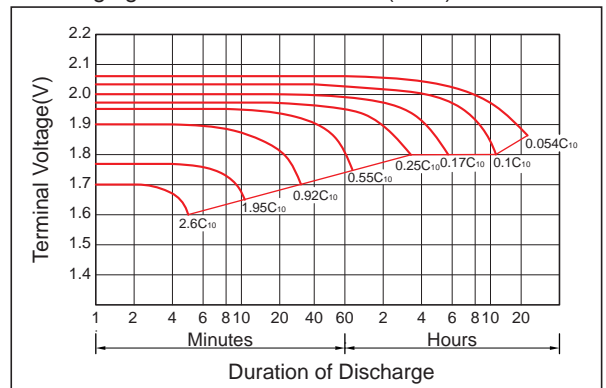

Specifications

Nominal Voltage	2V
Rated Capacity(10 hour rate)	300Ah
Total Height(With terminals)	370mm(14.6 inches)
Height	362mm(14.3 inches)
Length	134mm(5.28 inches)
Width	178mm(7.01 inches)
Weight	18.8 kg (41.5 Lbs)

Discharging Characteristics Curves(25°C)

Characteristics

Capacity(25°C)	20Hr	109%
	10Hr	100%
	5 Hr	84%
	1 Hr	55%
Internal Resistance(Full charged@25°C)		0.35 mΩ
Capacity affected by temperature	40 °C	106%
	25 °C	100%
	0 °C	80%
	-10°C	75%
Self-Discharge per month(25 °C)		≤ 3%
Temperature compensation coefficient		-0.003V/°C
Charging (25°C)	Float	2.23V,0.15C ₁₀ A or less
	Cycle	2.35V,0.15C ₁₀ A or less

Constant Voltage Charge Characteristics

Constant Current Discharge(Ampere@25 °C)

Final Voltage V/cell	minutes								hours							
	5	10	15	20	30	40	50	1	2	3	4	5	6	8	10	
1.85	558	480	315	254	213	183	162	150	96	72.9	58.8	48.6	42.0	35.1	29.4	
1.80	600	504	378	293	237	201	171	156	98	75.0	60.9	50.4	42.6	36.0	30.0	
1.75	660	534	420	325	243	208	180	165	99	76.2	61.8	51.9	43.2	36.3	30.3	
1.70	714	564	438	350	276	219	189	171	101	77.7	62.1	52.2	43.8	36.6	30.6	
1.65	750	585	453	362	285	228	201	180	104	78.6	62.4	52.5	44.1	36.9	30.9	
1.60	780	600	465	375	300	237	210	186	106	79.2	62.7	52.8	44.4	37.2	31.2	

Constant Power Discharge(Watt/cell@25 °C)

Final Voltage V/cell	minutes								hours							
	5	10	15	20	30	40	50	1	2	3	4	5	6	8	10	
1.85	972	864	567	450	381	342	312	282	180	138	113	95	80	65.7	57.3	
1.80	1080	906	681	519	417	360	324	297	189	143	116	98	83	70.2	58.5	
1.75	1188	960	744	564	438	378	335	306	192	145	117	101	86	71.1	59.1	
1.70	1287	1014	789	600	459	396	344	312	195	146	118	102	87	71.7	59.4	
1.65	1350	1053	813	636	477	408	350	318	198	147	118	103	87	72.0	59.7	
1.60	1404	1080	837	660	492	417	354	321	201	148	118	103	88	72.3	60.0	