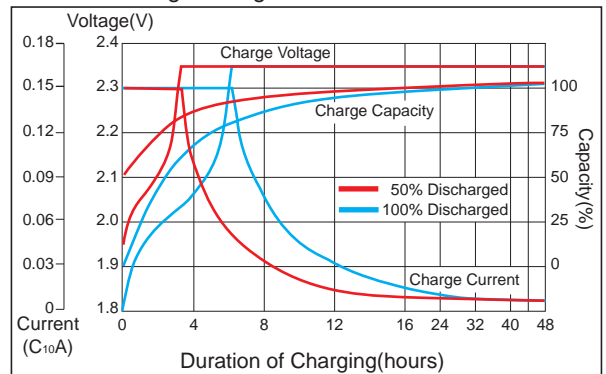

Constant Voltage Charge Characteristics

Constant Current Discharge(Ampere@25 °C)

Final Voltage V/cell	minutes								hours							
	5	10	15	20	30	40	50	1	2	3	4	5	6	8	10	
1.85	558	480	315	254	213	183	162	150	96	72.9	58.8	48.6	42.0	35.1	29.4	
1.80	600	504	378	293	237	201	171	156	98	75.0	60.9	50.4	42.6	36.0	30.0	
1.75	660	534	420	325	243	208	180	165	99	76.2	61.8	51.9	43.2	36.3	30.3	
1.70	714	564	438	350	276	219	189	171	101	77.7	62.1	52.2	43.8	36.6	30.6	
1.65	750	585	453	362	285	228	201	180	104	78.6	62.4	52.5	44.1	36.9	30.9	
1.60	780	600	465	375	300	237	210	186	106	79.2	62.7	52.8	44.4	37.2	31.2	

Constant Power Discharge(Watt/cell@25 °C)

Final Voltage V/cell	minutes								hours							
	5	10	15	20	30	40	50	1	2	3	4	5	6	8	10	
1.85	972	864	567	450	381	342	312	282	180	138	113	95	80	65.7	57.3	
1.80	1080	906	681	519	417	360	324	297	189	143	116	98	83	70.2	58.5	
1.75	1188	960	744	564	438	378	335	306	192	145	117	101	86	71.1	59.1	
1.70	1287	1014	789	600	459	396	344	312	195	146	118	102	87	71.7	59.4	
1.65	1350	1053	813	636	477	408	350	318	198	147	118	103	87	72.0	59.7	
1.60	1404	1080	837	660	492	417	354	321	201	148	118	103	88	72.3	60.0	

This information is generally descriptive only and is not intended to make or imply any representation, guarantee or warranty with respect to any cells and batteries. Cell and battery designs/specifications are subject to modification without notice. Contact Coslight for the last information.